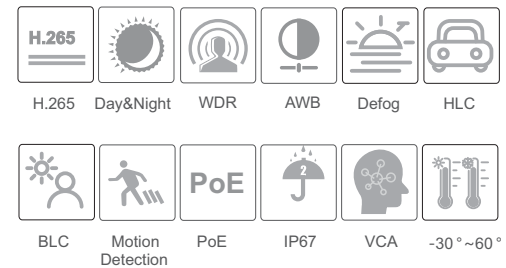

CAMERA

# TD-9524S2H

2MP Network IR Water-Proof  
Dome Camera

- 2MP ( 1920 × 1080 ) H.265 full real time coding
- Max. resolution: 1920 × 1080; ICR auto switch, true day / night
- 20 ~ 30m IR night view distance
- 3D DNR, digital WDR, HLC, BLC and ROI coding
- 1CH built-in MIC
- Hardware reset
- Built-in micro SD card slot, up to 128GB
- DC12V/PoE power supply
- IP67 ingress protection
- Support dual streams
- Support mobile surveillance by smart phones and tablet PCs with iOS or Android OS
- Intelligent analytics (optional): video blur detection, line crossing detection and region intrusion detection